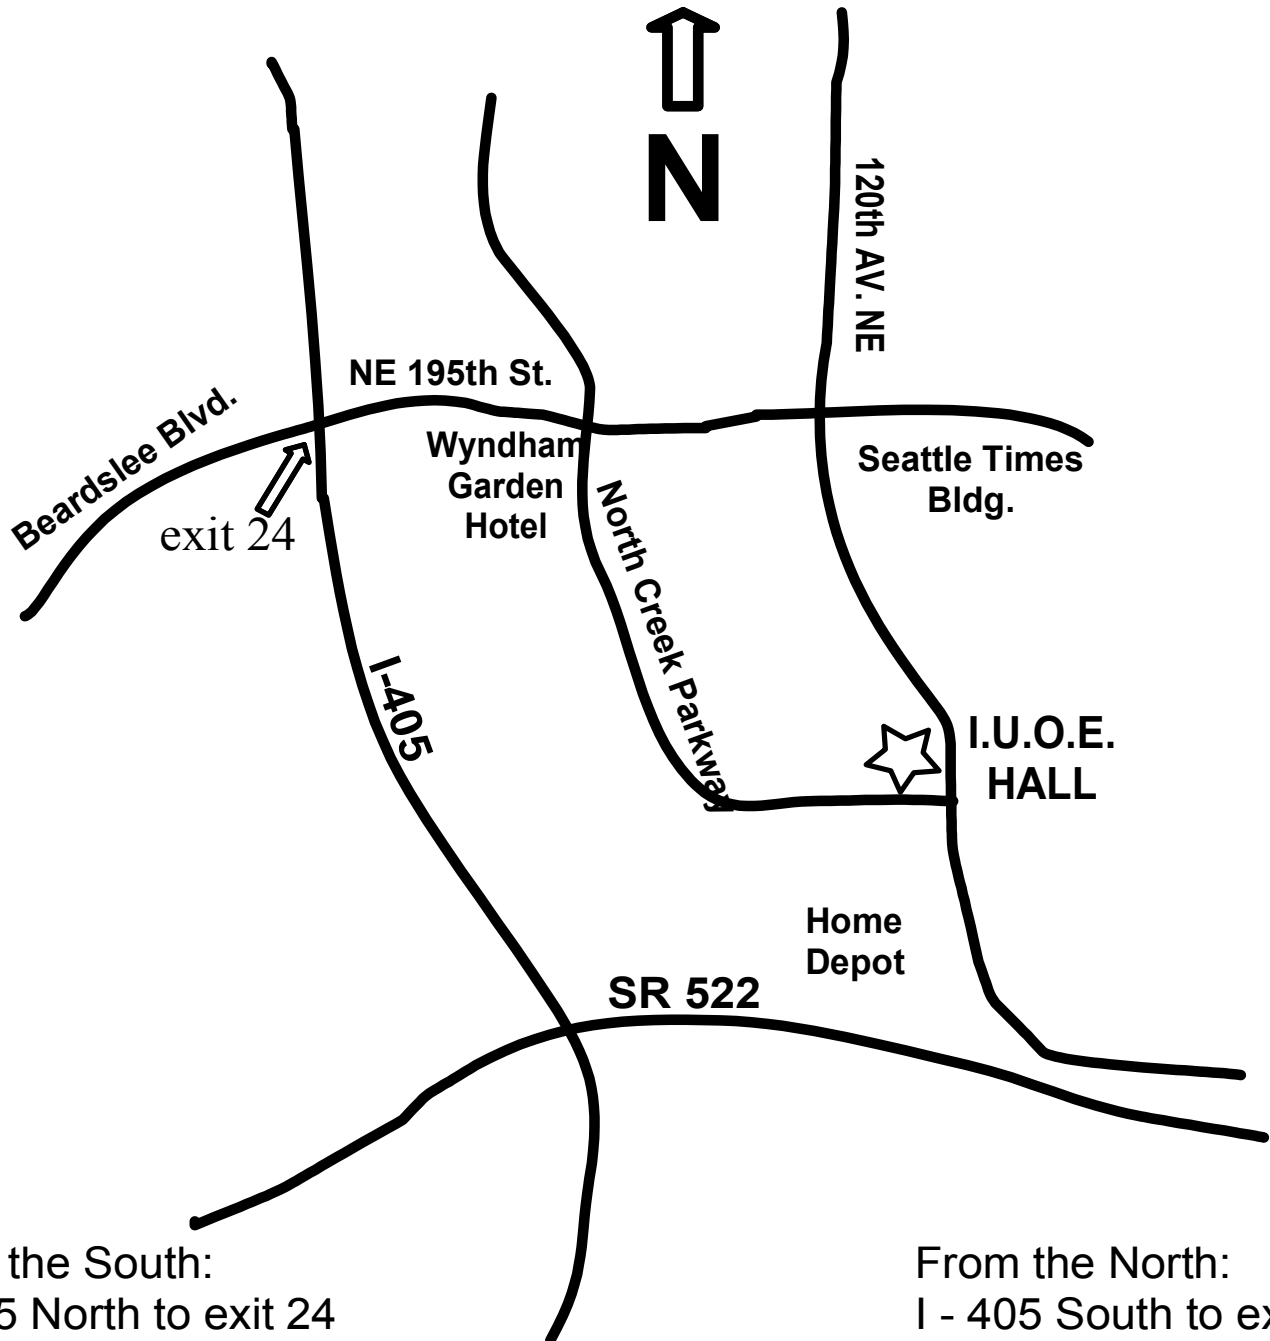

My Friends & More Holiday Bazaar

Saturday, November 14, 2009

Bazaar Location:
IUOE HALL 18701 120th AVE NE
Bothell, WA 98011
One block north of Home Depot

Hosted by: Craftybug.com
10910 NE 185th St #E-104 Bothell, WA 98011
425-486-5864

From the South:
I - 405 North to exit 24
Turn RIGHT
Turn RIGHT at 120th
Hall is on right side.

From the North:
I - 405 South to exit 24
Turn LEFT
Turn RIGHT at 120th
Hall is on right side.